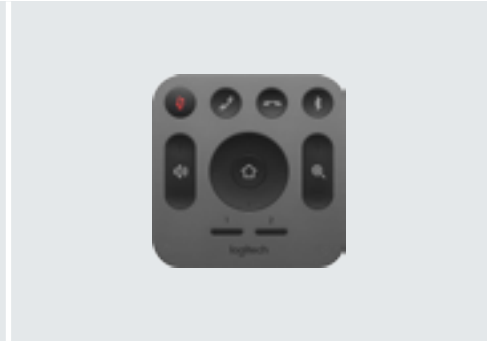

logitech®

SUPER-WIDE FIELD OF VIEW FOR SMALL SPACES.

Logitech MeetUp

Logitech® MeetUp is a premier ConferenceCam designed for small conference rooms and huddle rooms. With a room capturing, super-wide 120° field of view, MeetUp makes every seat at the table clearly visible. Motorized pan/tilt widens FOV even further: up to 170°. A low-distortion Logitech-engineered lens, Ultra HD 4K optics, and three camera presets deliver remarkable video quality and further enhance face-to-face collaboration.

audio provides an intuitive and coherent listening experience.

With a compact all-in-one design that minimizes cable clutter, MeetUp is USB plug-and-play and simply works right out of the box with any video conferencing software application and cloud service—including the ones you already use.

BlueJeans

lifesize

zoom

broadsoft

Logitech MeetUp

FEATURES & BENEFITS

Super-wide 120° field of view

Widest field of view of any Logitech video conferencing solution allows everyone in the room to be seen, even those close to the camera or seated at the edges of the room.

Ultra HD 4K image sensor

Supports multiple resolutions, including 4K (Ultra HD)¹ 1080p (Full HD) and 720p (HD) to best support the quality offered by your application and monitor.

3-microphones and custom-tuned speaker